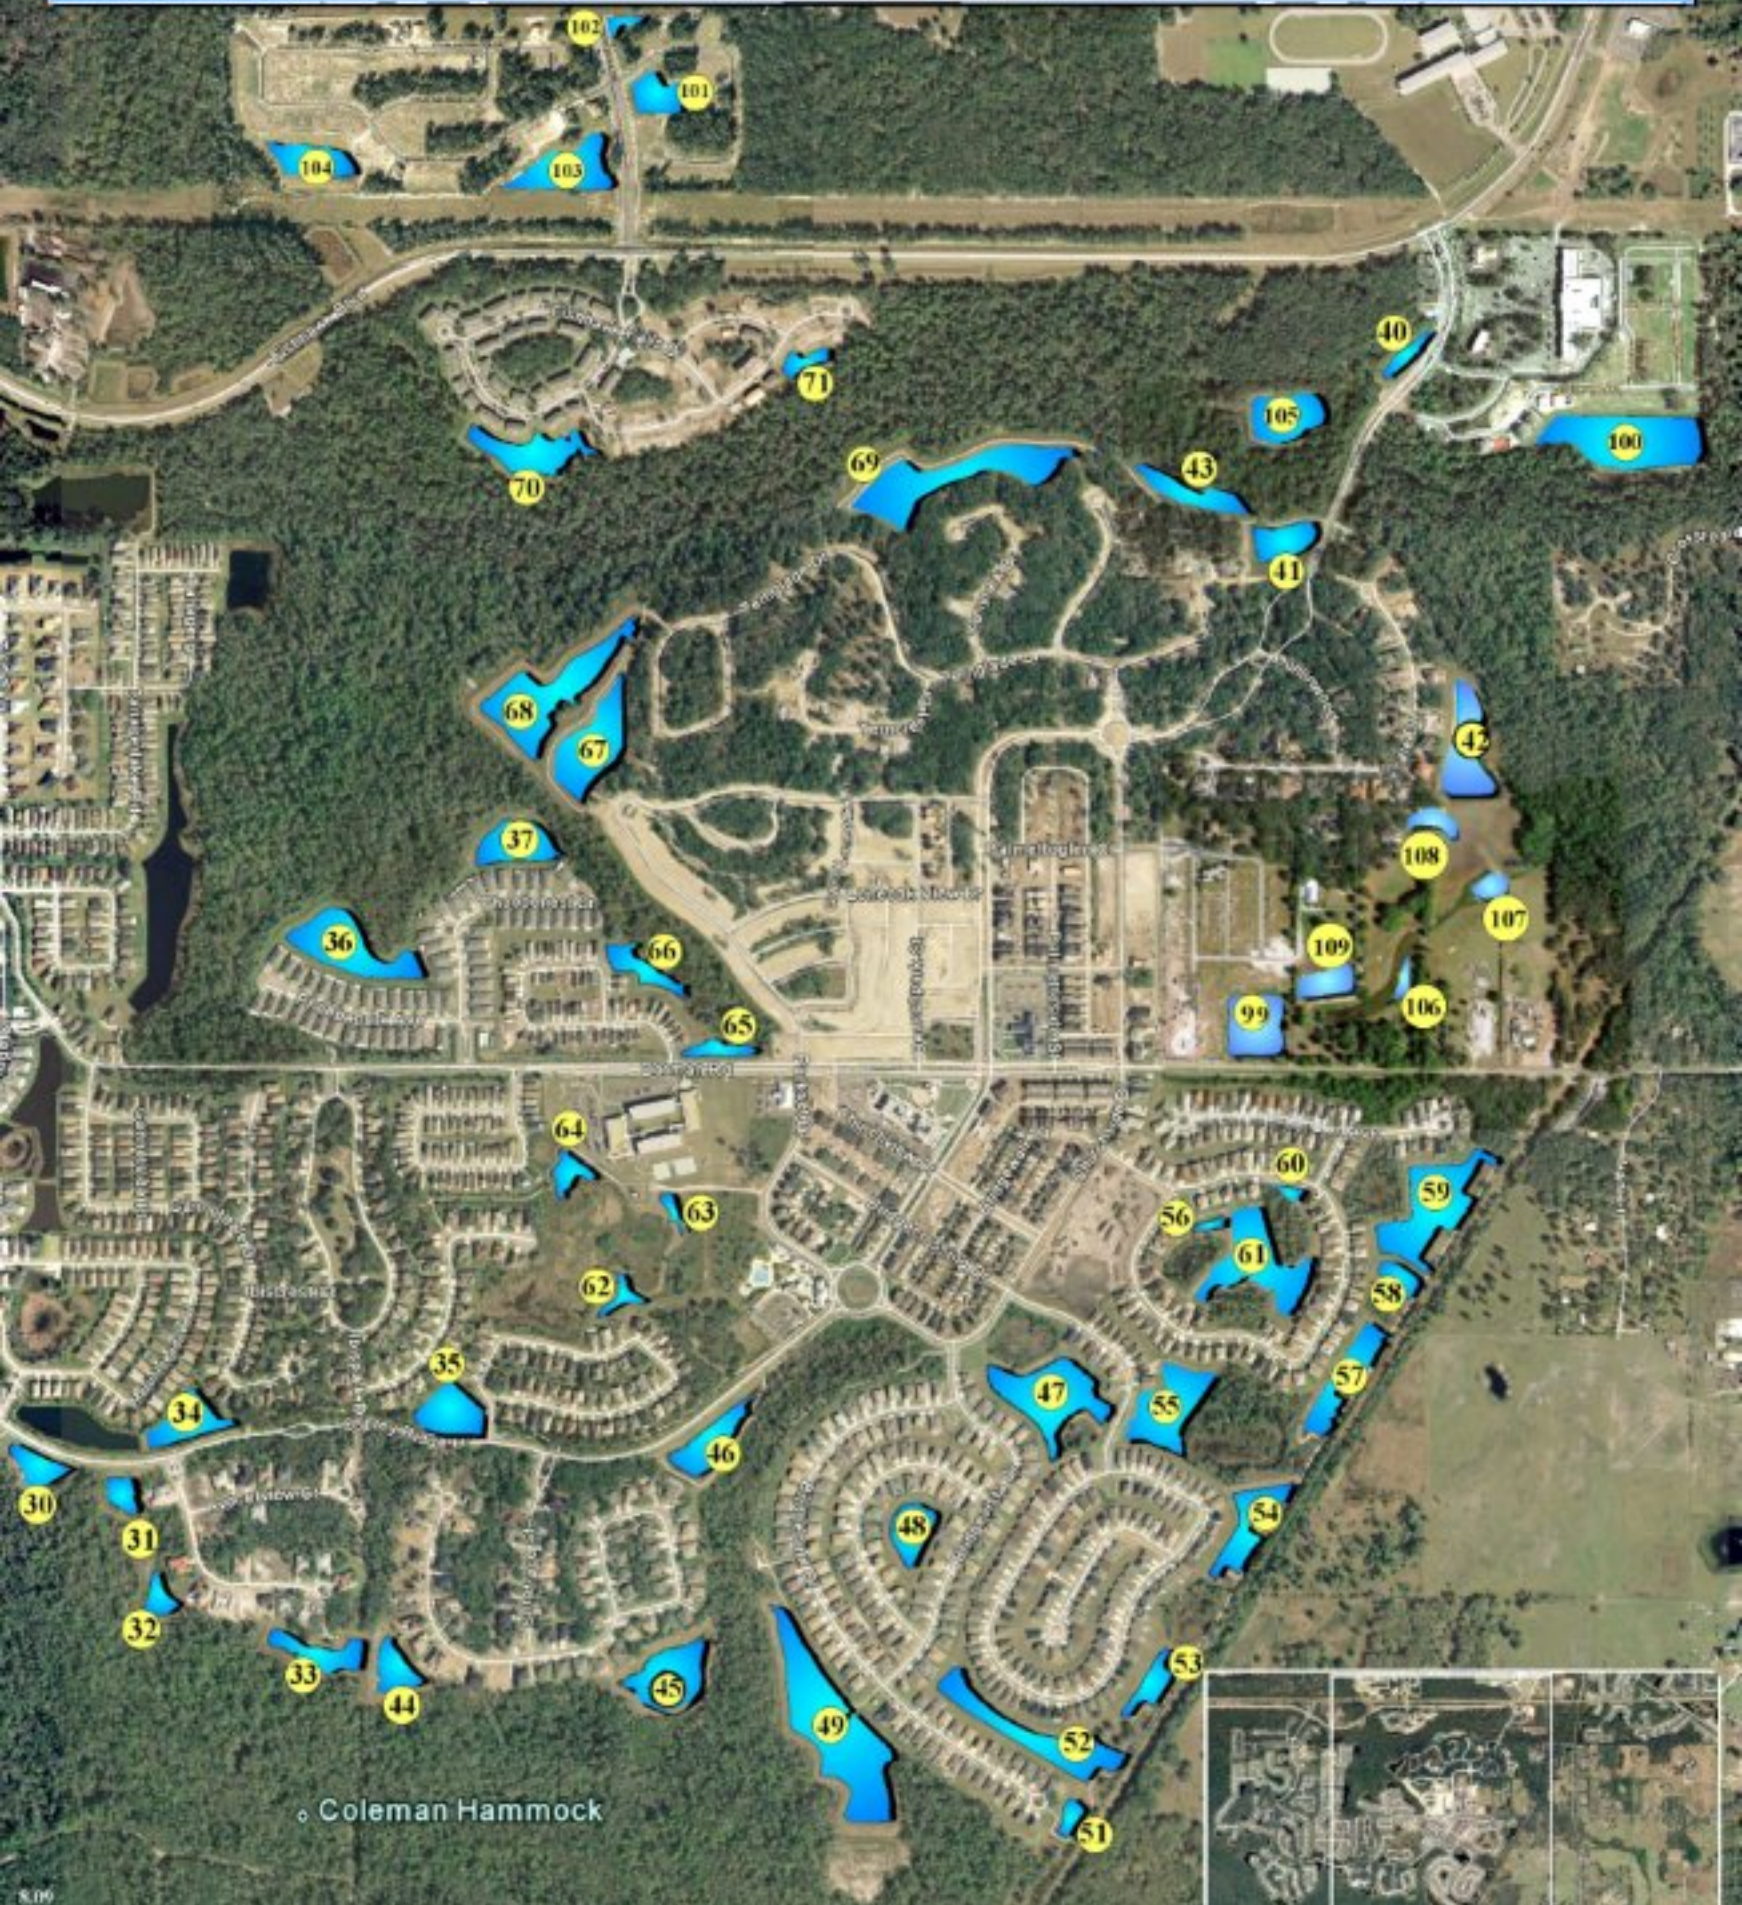

FishHawk Ranch CDD 2

◦ Coleman Hammock